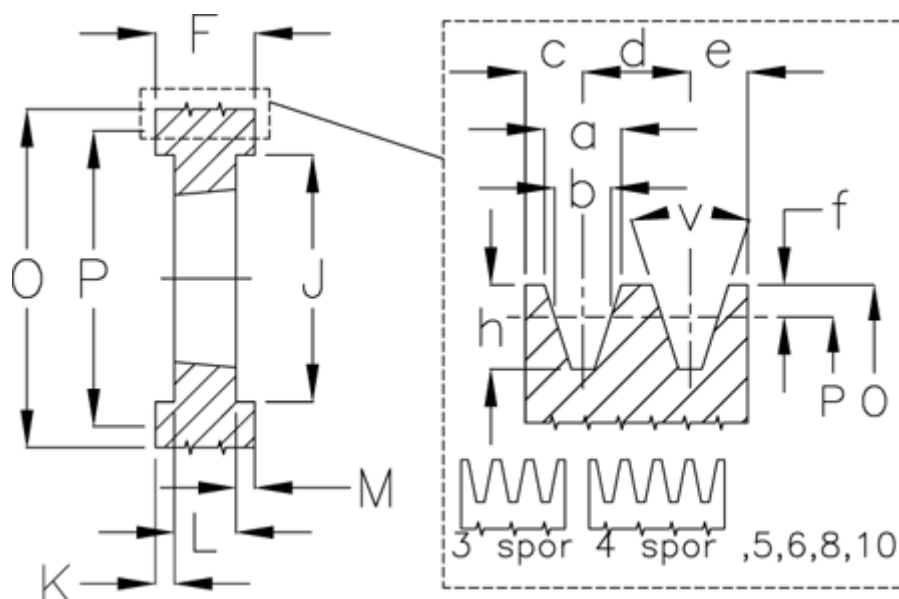

Article number: 604111019006

Description: V-belt pulley SPB 190/6 TL3020

Measures

a	= 16.3	For bush	= 3020	O	= 197.0
b	= 14.0	h	= 17.5	P	= 190
Bush ζ max	= 75	J	= 147	Type	= SPB
c	= 12.5	K	= 34,5	v	= 34 degrees
d	= 19.0	L	= 51		
e	= 12.5	m	= 34.5		
f	= 3.5	N	= -		
F	= 120	Number of ribs	= 6		